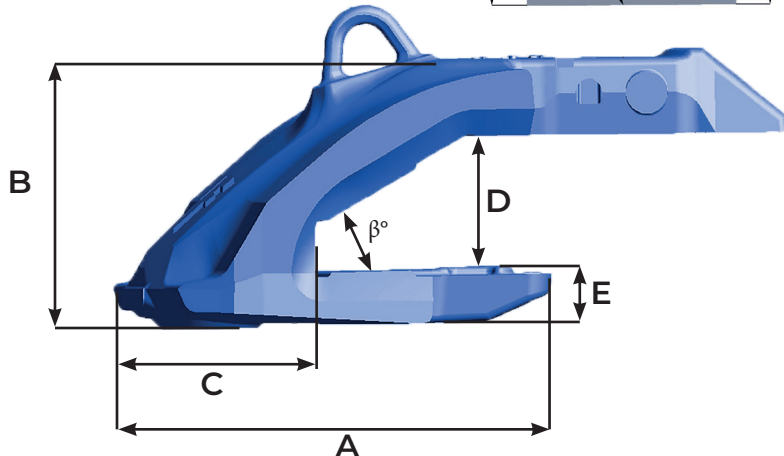

TURNKEY®
RHINO

Bucket equipment
for quarrying & mining

TKSH EXC 420 140 R

Référence Part number	Poids Weight Kg/Lbs	L mm/in	A mm/in	B mm/in	C mm/in	D mm/in	E mm/in	β°
TKSH EXC 420 140 R	150 330.69	420 16.53	437 17.20	286 11.26	152 5.98	146 5.75	55 2.17	30°