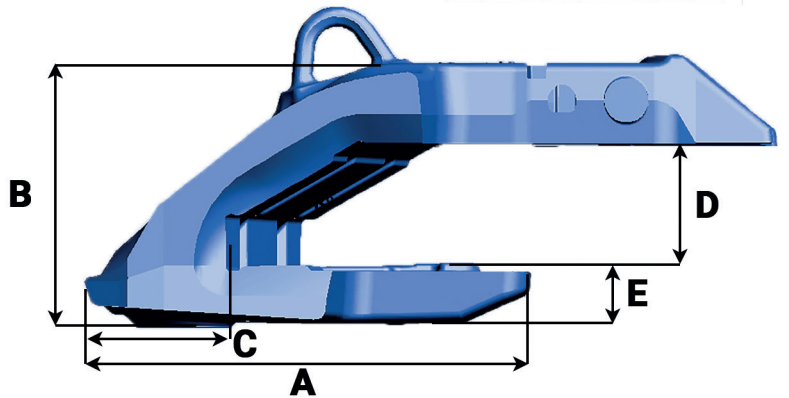

TURNKEY®
RHINO

Bucket equipment
for quarrying & mining

TKSH EXC 380 120 L

Référence Part number	Poids Weight Kg/Lbs	L mm/in	A mm/in	B mm/in	C mm/in	D mm/in	E mm/in	β°
TKSH EXC 380 120 L	122 271.17	380 14.96	430 16.93	257 10.12	144 5.67	124 4.88	55 2.16	30°