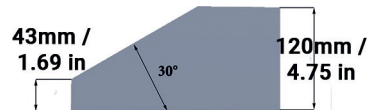

TURNKEY®
RHINO

Bucket equipment
for quarrying & mining

TKSH EXC 380 120 L

Référence Part number	Poids Weight Kg/Lbs	L mm/in	A mm/in	B mm/in	C mm/in	D mm/in	E mm/in	β°
TKSH EXC 380 120 L	122 271.17	380 14.96	430 16.93	257 10.12	144 5.67	124 4.88	55 2.16	30°