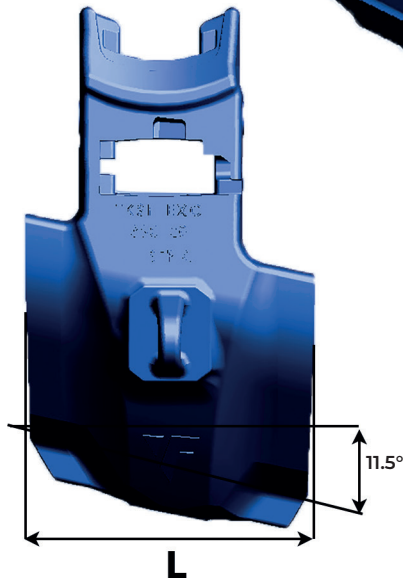

TURNKEY®
RHINO

Bucket equipment
for quarrying & mining

TKSH EXC 380 120 L

Référence Part number	Poids Weight Kg/Lbs	L mm/in	A mm/in	B mm/in	C mm/in	D mm/in	E mm/in	β°
TKSH EXC 380 120 L	122 271.17	380 14.96	430 16.93	257 10.12	144 5.67	124 4.88	55 2.16	30°