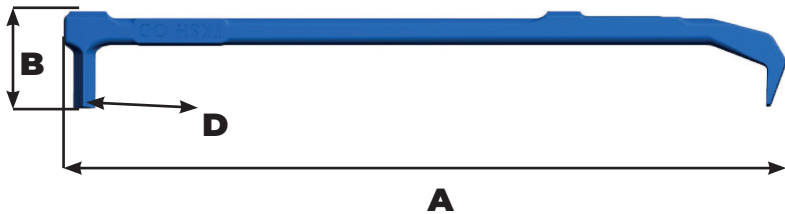

TURNKEY[®]
RHINO

Bucket equipment
for quarrying & mining

TKSH OD

Référence Part number	Poids Weight Kg/Lbs	A mm/in	B mm/in	C mm/in	D mm/in
TKSH OD	1.5 3.31	570 22.44	75 2.95	60 2.36	12x12 mm / 0.47x0.47 in