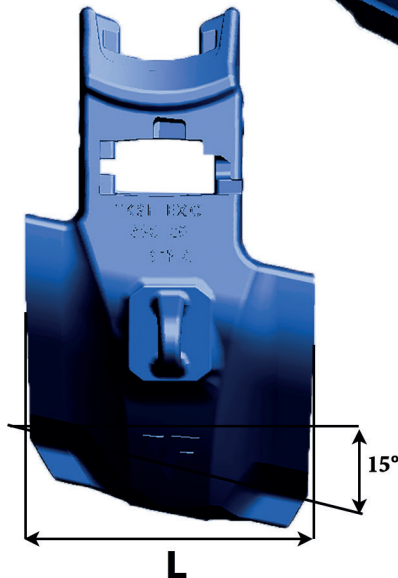

TURNKEY[®]
RHINO

Bucket equipment
for quarrying & mining

TKSH EXC 380 120 L

Référence Part number	Poids Weight Kg/Lbs	L mm/in	A mm/in	B mm/in	C mm/in	D mm/in	E mm/in	β°
TKSH EXC 380 120 L	122 271.17	380 14.96	430 16.93	257 10.12	144 5.67	124 4.88	55 2.16	30°