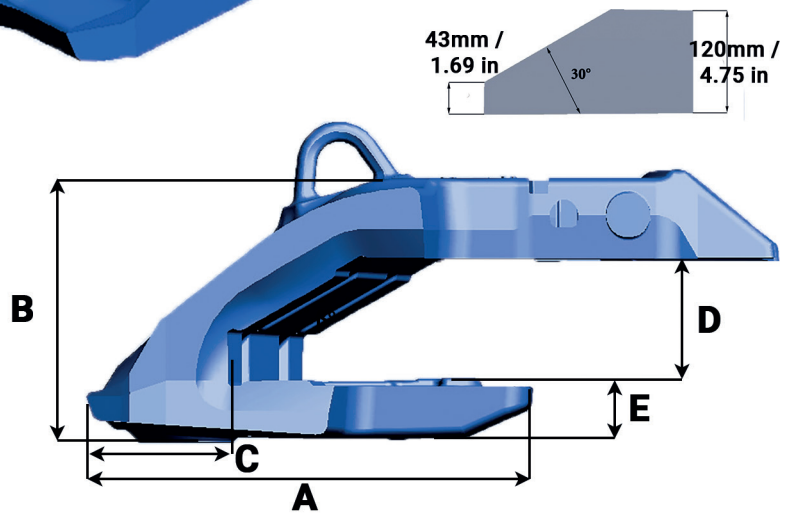

TURNKEY[®]
RHINO

Bucket equipment
for quarrying & mining

TKSH EXC 380 120 L

Référence Part number	Poids Weight Kg/Lbs	L mm/in	A mm/in	B mm/in	C mm/in	D mm/in	E mm/in	β°
TKSH EXC 380 120 L	122 271.17	380 14.96	430 16.93	257 10.12	144 5.67	124 4.88	55 2.16	30°